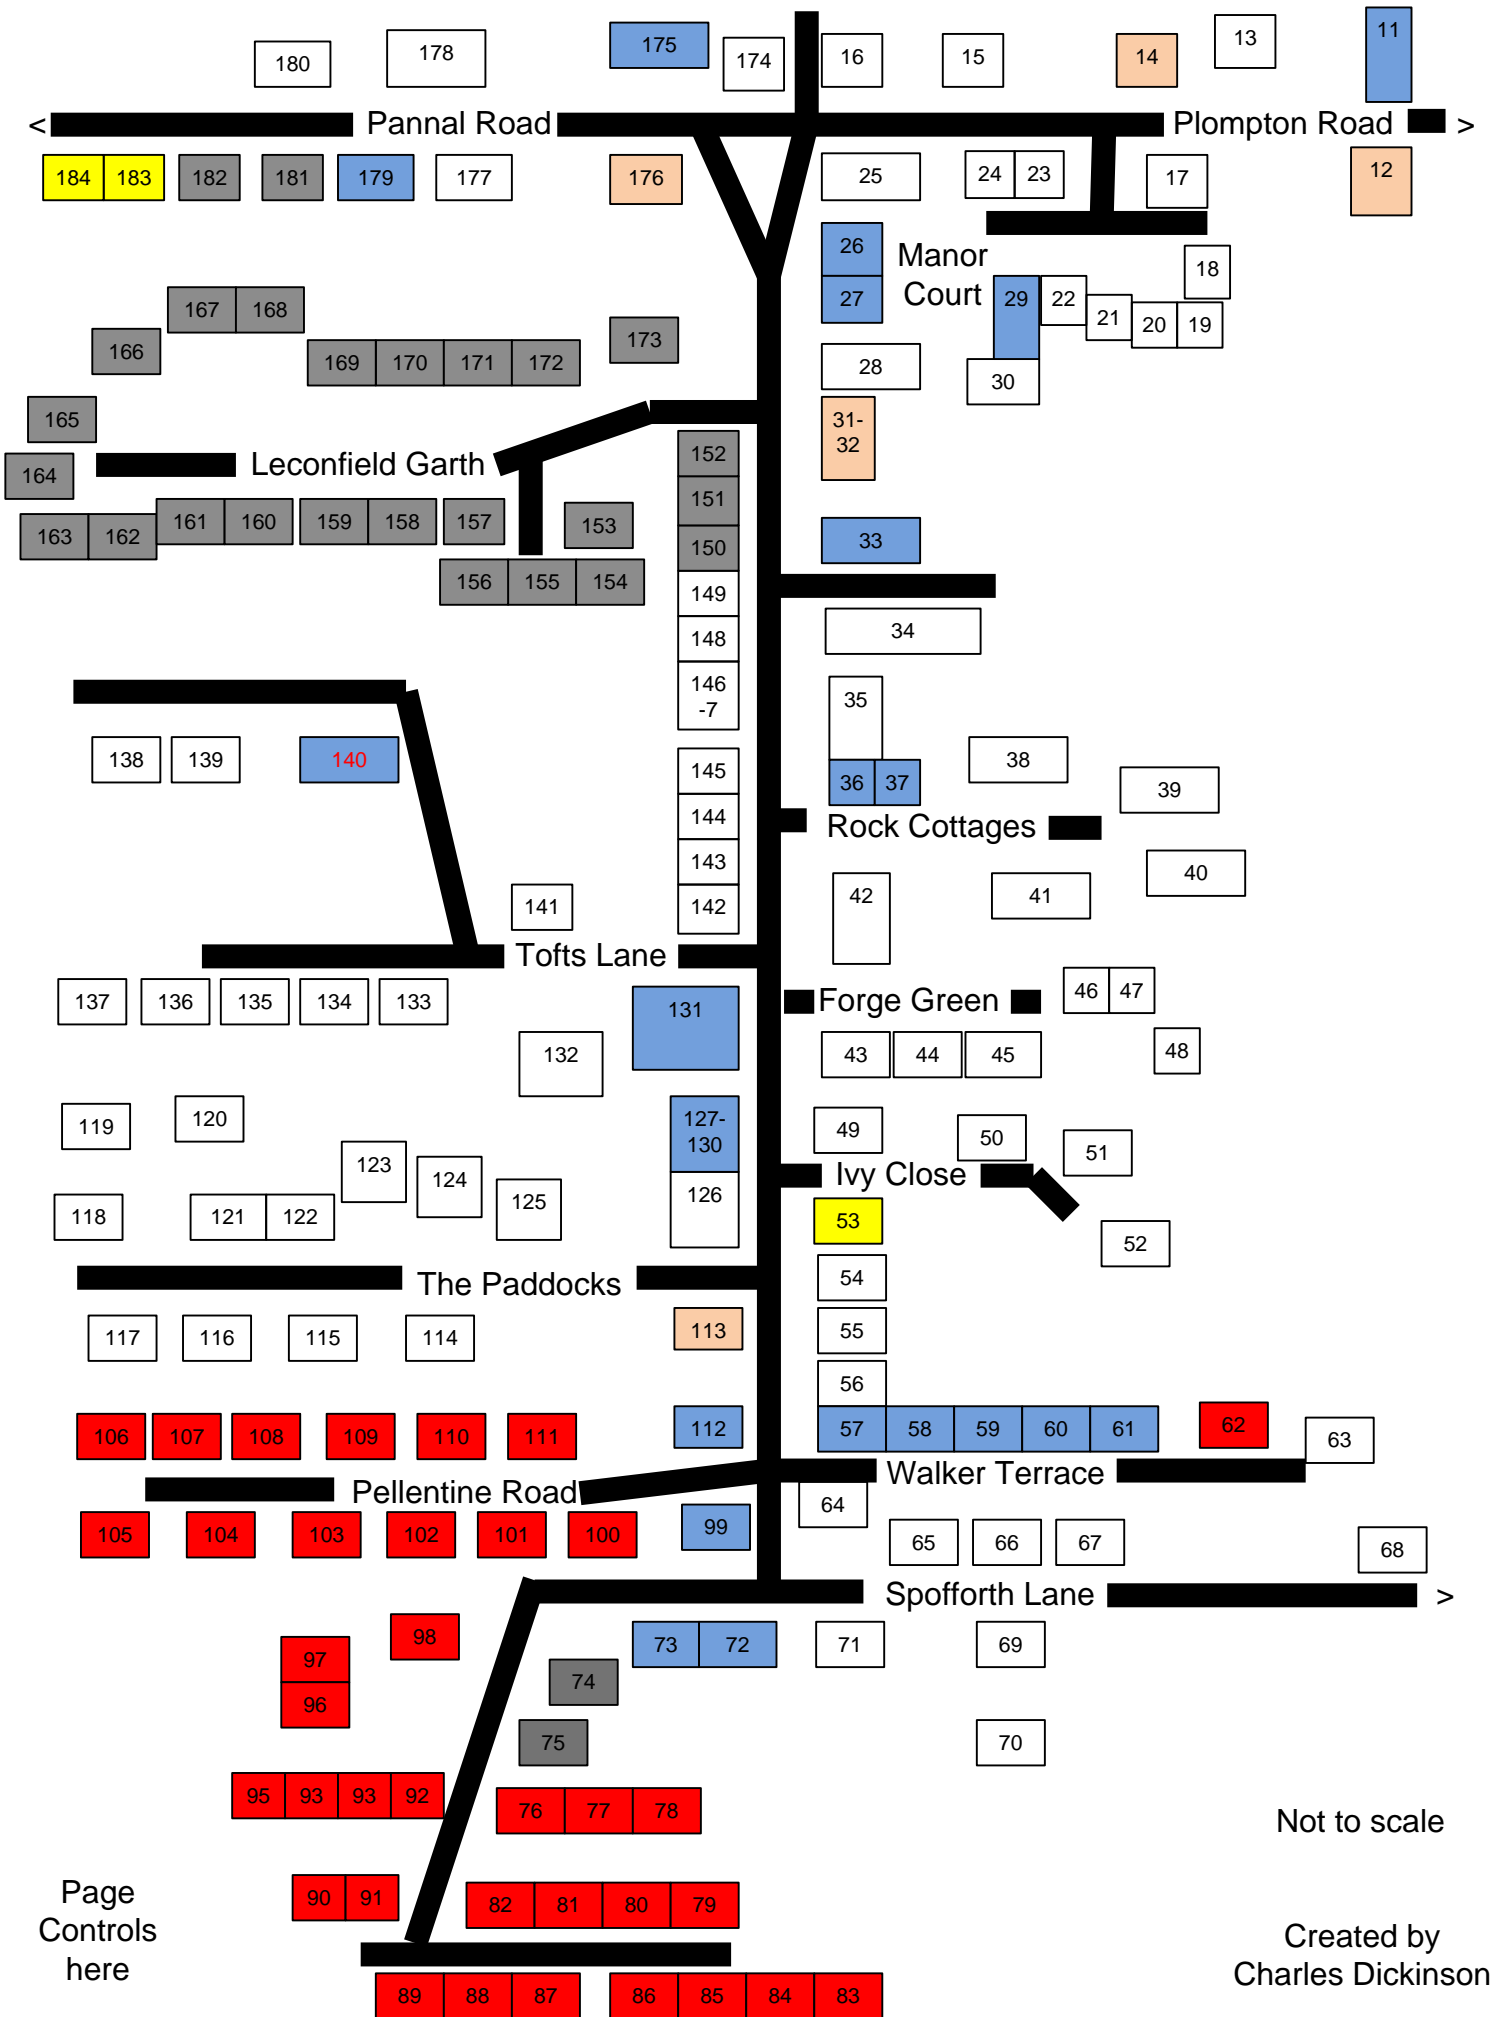

Follifoot

Not to scale

Page
Controls
here

Created by
Charles Dickinson